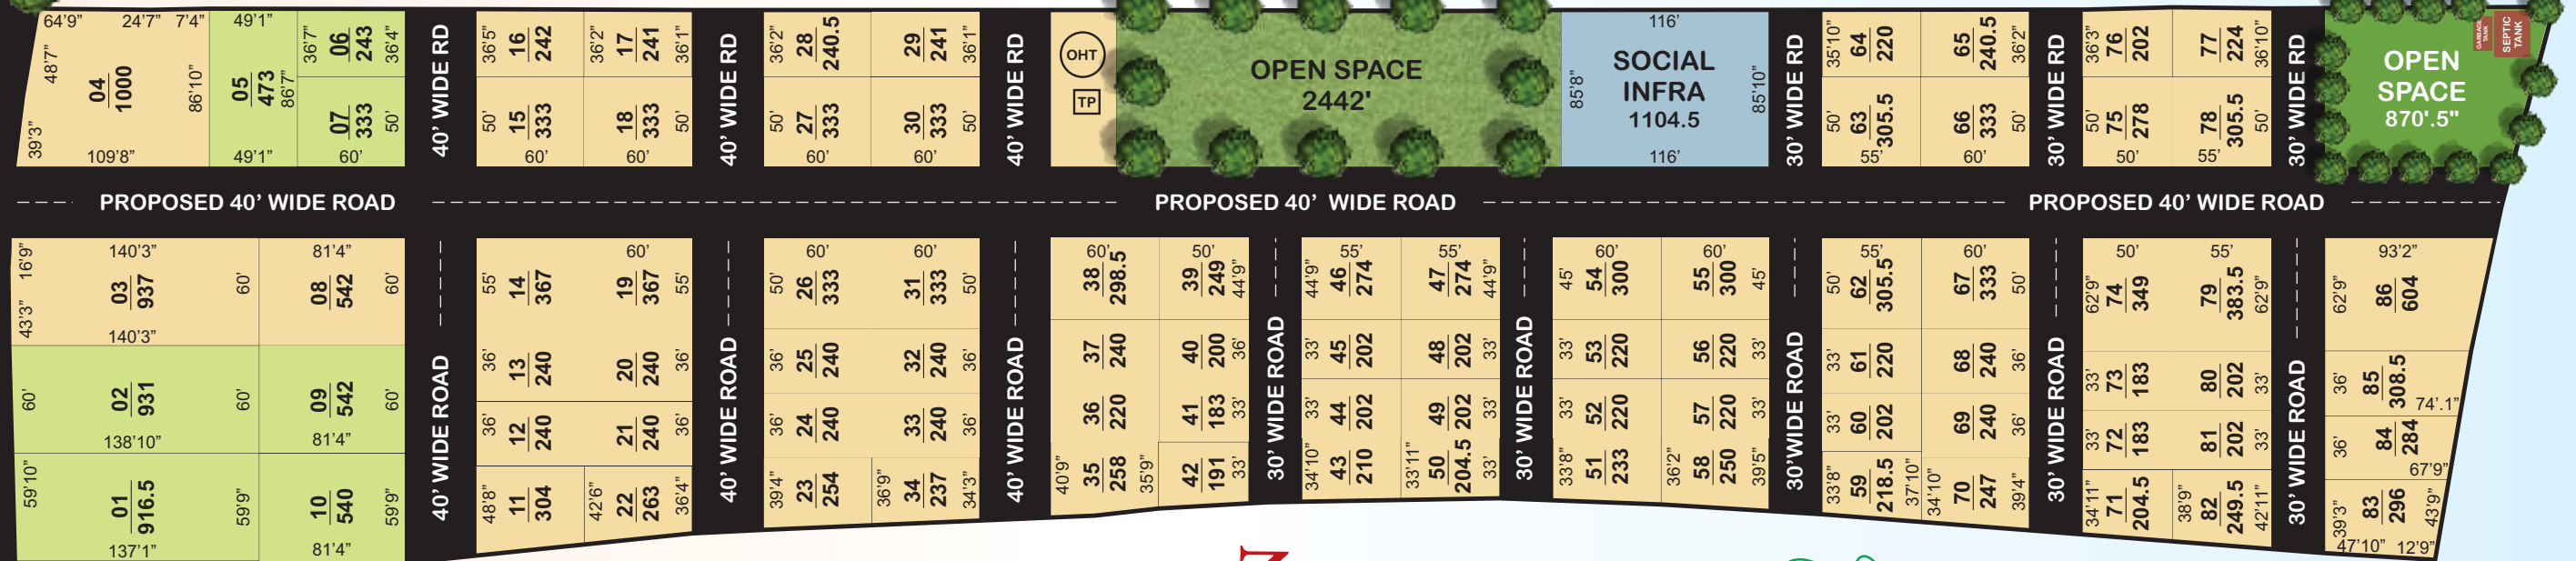

Location Highlights

- Very close to **Ranga Reddy Collectrate, KongaraKhalan**
- Near to **ORR - Exit 13, Ravirala Junction**
- 05 mins drive to **Narayana Colleges, Adibatla**
- 05 mins drive to **Wonderla Park, Adibatla**
- 10 mins drive to **ORR - Exit 12, Bonguluru Junction**
- 10 mins drive to **Adibatla TCS**
- 15 mins drive to **Hardware Park & E-City**
- 15 mins drive to **TATA Aerospace Park, Adibatla**
- Many **Engg Colleges** around the Venture
- 20 mins drive to **International Airport (RGIA)**
- 30 mins drive to **Hyderabad Metro Station - LB Nagar**
- 30 mints drive to **Regional Ring Road (RRR)**
- 40 mins drive to **Gachibowli & Hitech City**

Project Highlights

- Entrance arch with Compound wall
- 40', 30' Black top roads with 100% vastu
- Overhead water tank
- Children's play area
- Senior citizens' sit area
- Landscaped garden
- Rain water harvesting pits
- Street light & Electricity
- Tree lined avenues
- Underground drainage system

TREASURE ESTATES

Near RangaReddy Collectrate
@ Kongara Kalan.